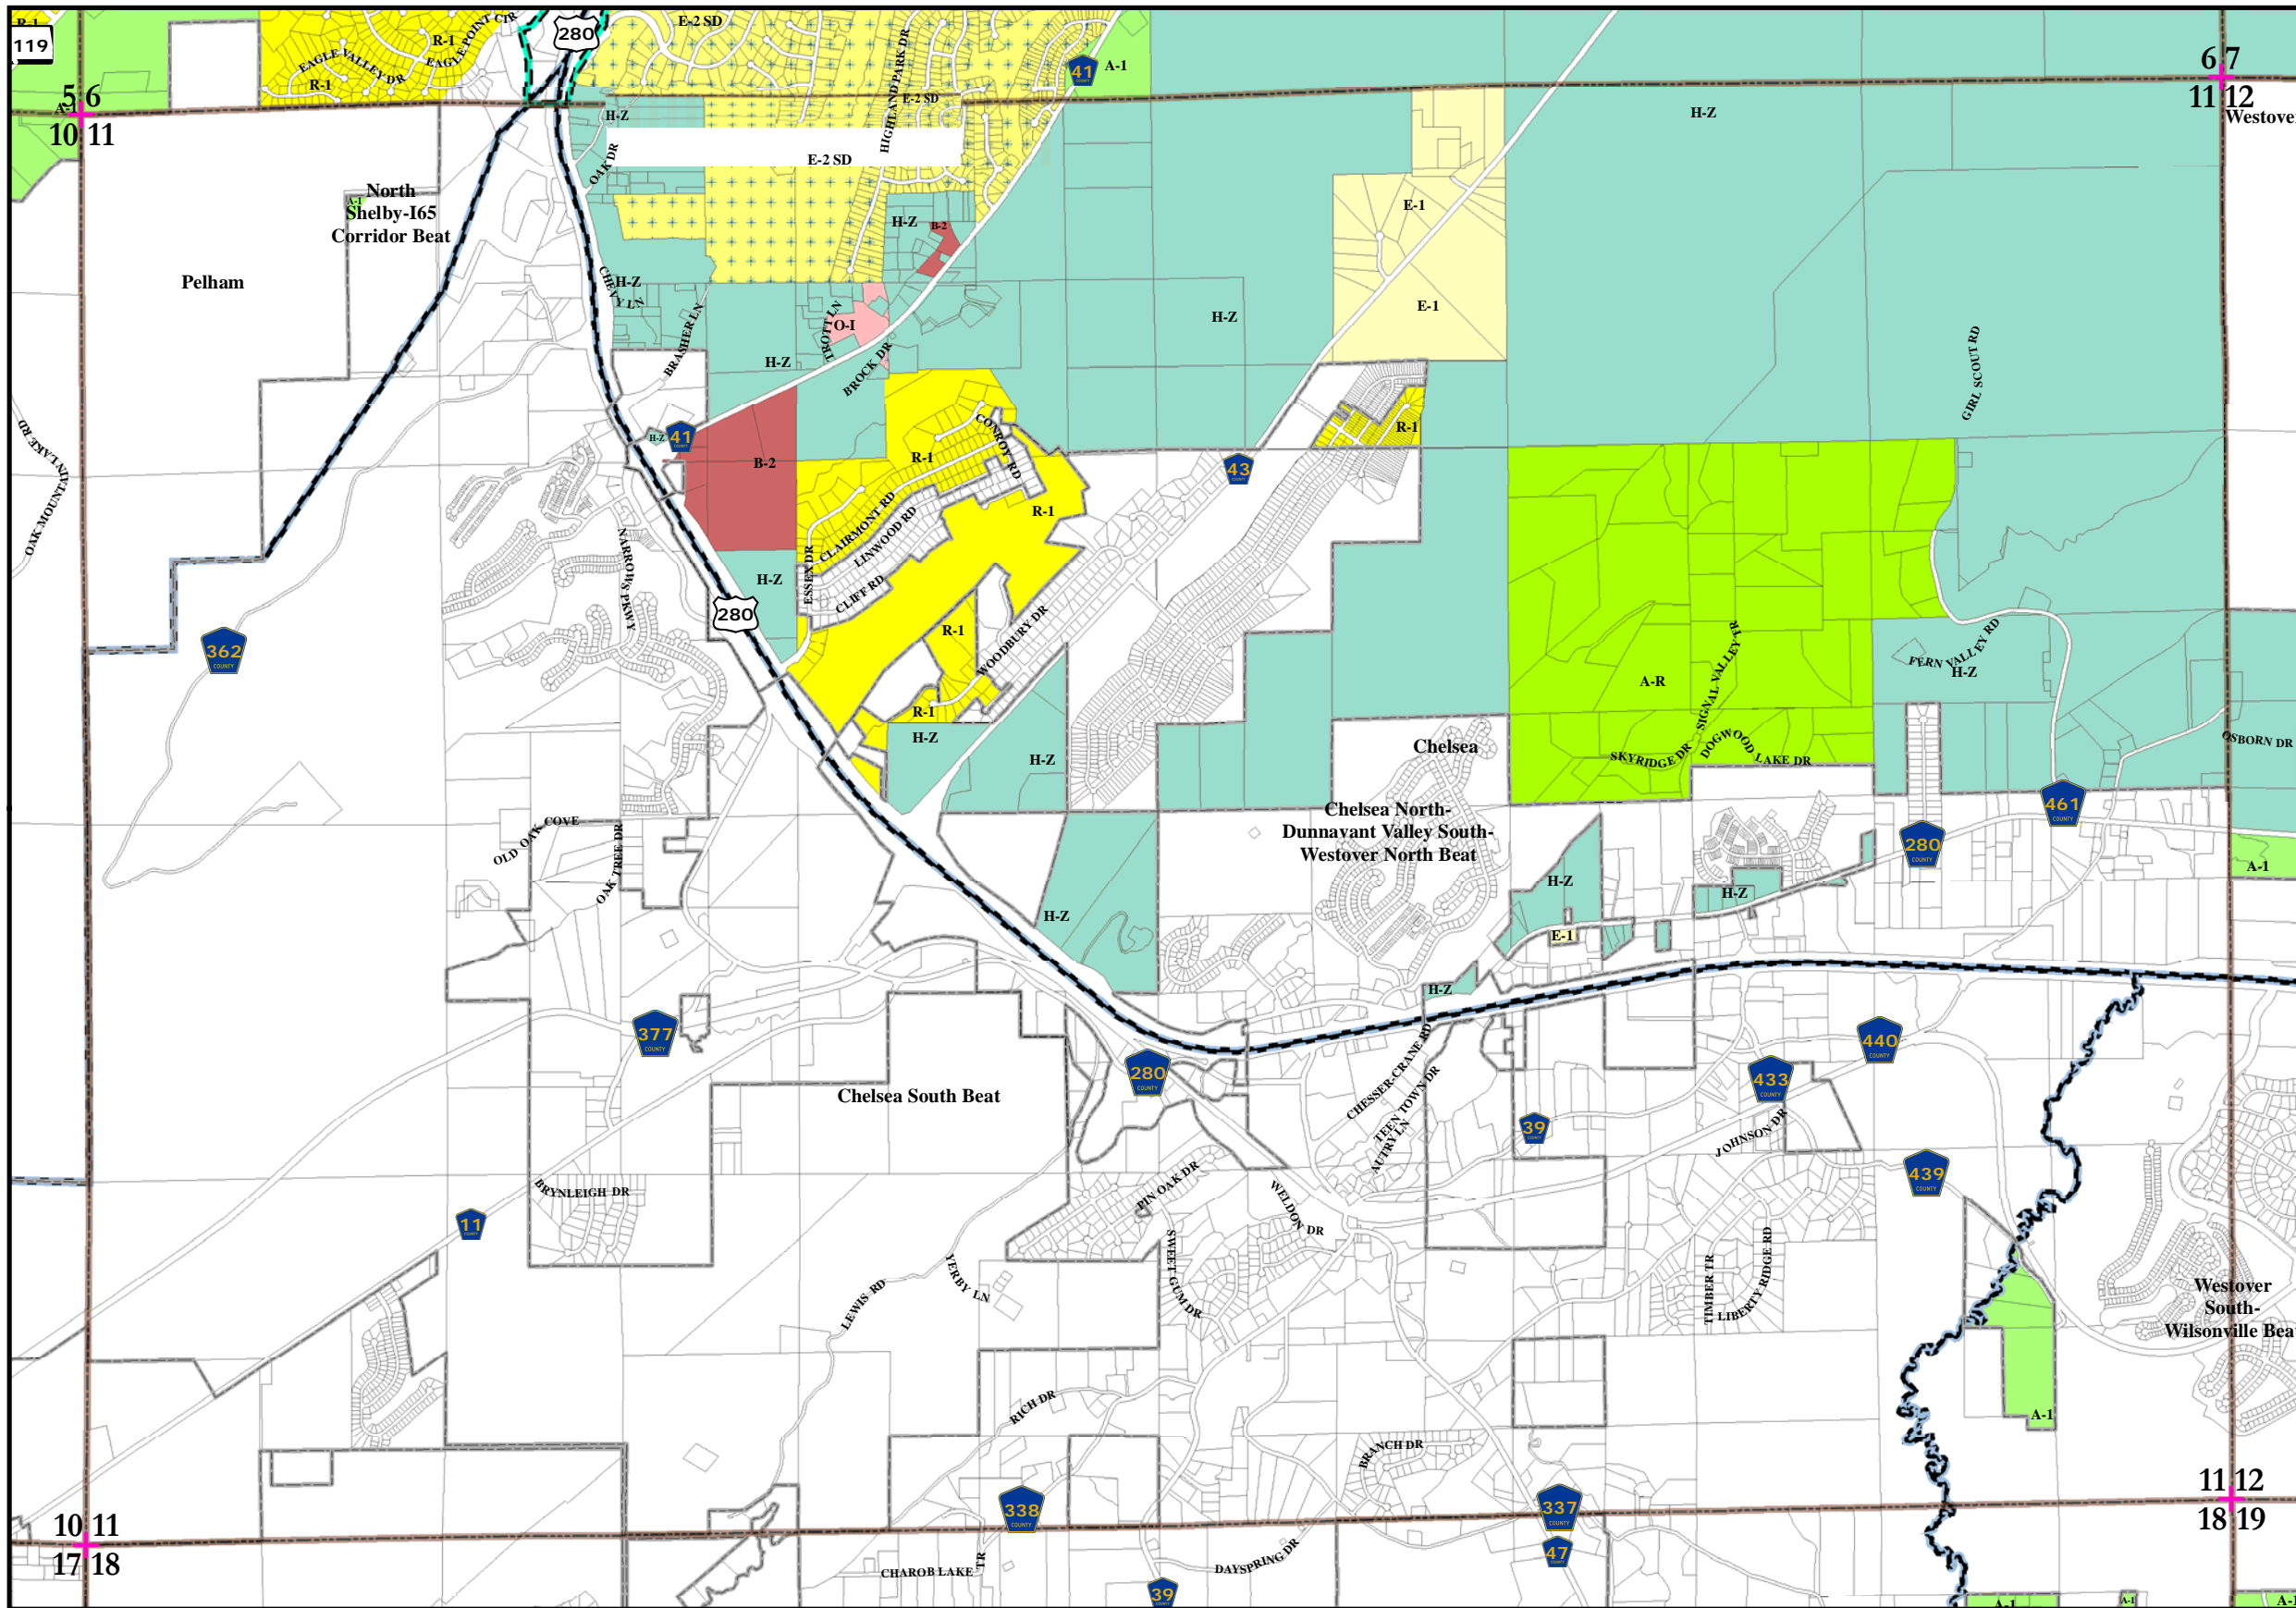

ZONING ATLAS SHEET 11

Updated August 10, 2010

LEGEND

- H-Z Holding Zone District
- A-1 Agricultural District
- A-R Agricultural-Residential District
- E-1 Single Family Estate District
- E-2 Single Family Estate District
- R-1 Single Family District
- R-2 Single Family District
- R-4 Multi-Family District
- R-5 Multi-Family District
- O-I Office and Institutional District
- O-I(2) Office and Institutional District
- B-1 Neighborhood Business District
- B-2 General Business District
- M-1 Light Industrial District
- M-2 Heavy Industrial District
- SD Special District
- Highway 119 Scenic Corridor Overlay District
- Highway 280 Overlay District
- Zoning Beat
- City Limits

10 11
17 18

11 12
18 19

6 7
11 12
Westover